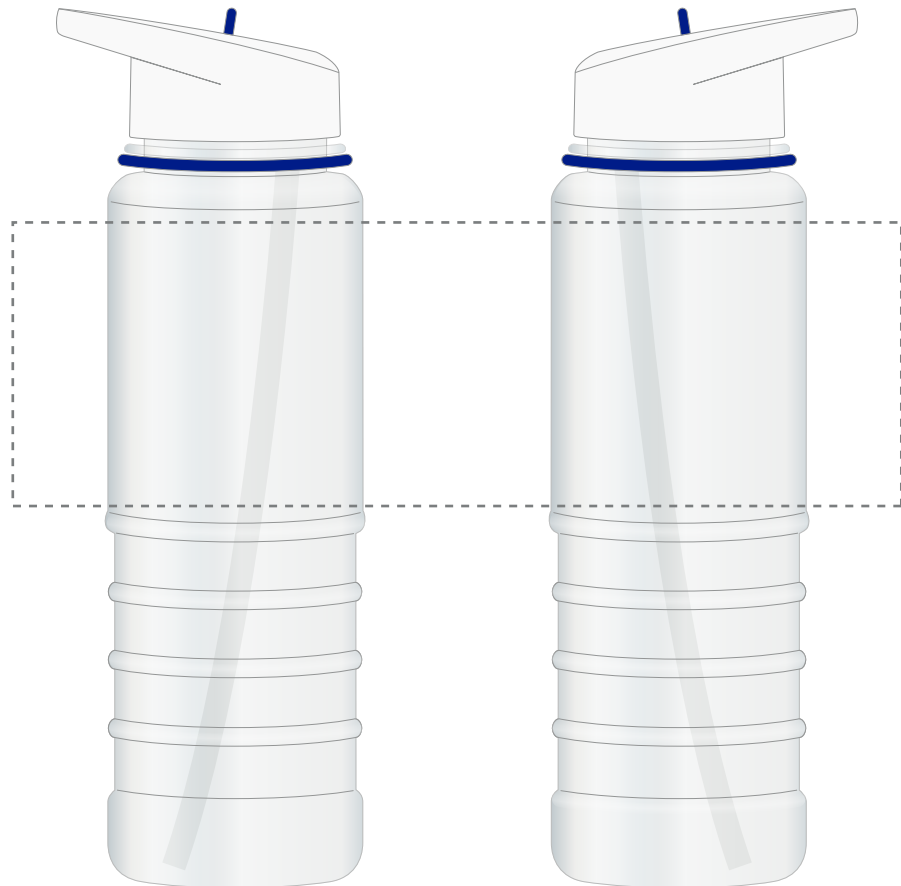

Your Ref:
Our Ref:

Quantity:
Version: 1

Product Code: MG9606
Product Colour: ROYAL BLUE

PRINTING CONCERNS:

We stock this item in the following colours

**PANTONE REFERENCE(S)**

 Full colour printing

ARTWORK SCALE 50%

LOGOS WILL BE DIRECTLY OPPOSITE
LOGOS WILL NOT BE DIRECTLY OPPOSITE

Product Image for visualisation
- colours may vary

The dashed line is to demonstrate print area and will not appear on your printed item